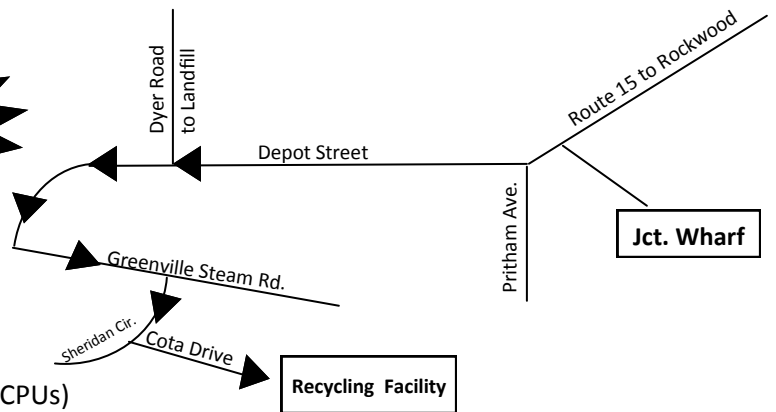

The Recycling Facility accepts cardboard, newsprint, mixed paper, milk jugs, #1 & #2 plastic, tin & aluminum cans, & most household waste for free.

There is a $5 fee for televisions & computers (CRTs & CPUs)

Curbside Rubbish Pickup is every Monday

Acceptable Materials at the Recycling Facility

All materials must be separated as follows)

Newspaper—Catalogs, Magazines & Telephone books. *(can be mixed together)*

Cardboard—Brown paper bags

Plastics—(Please wash) Milk jugs, #1 & #2 plastics

Mixed Paper—Junk Mail, Envelopes, Photocopies, Cereal Boxes, Egg Cartons, Paper, Cardboard Shoeboxes, etc.

Tin & Aluminum Cans